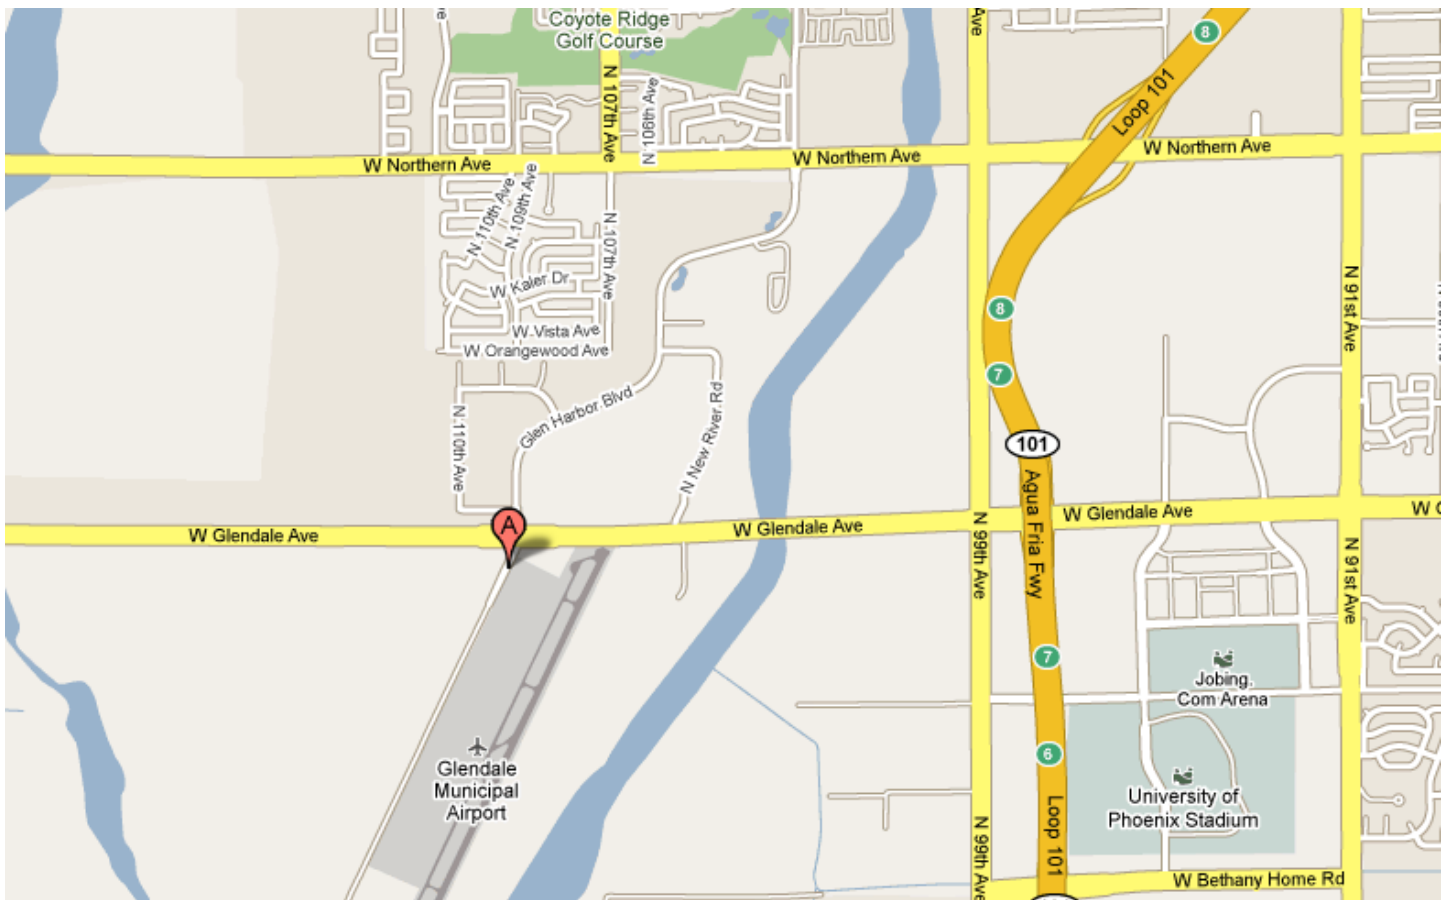

## Map & Directions to Executive Aircraft Maintenance (EAM)

### **Glendale Hangar**

6841 N. Glen Harbor Blvd. #207  
Glendale, AZ 85307  
Tel: 623.414.4930

The Glendale Municipal Airport is located approximately 25 miles west of the Scottsdale Airport near the University of Phoenix Football Stadium (just east of the Loop 101 Freeway.)

From the Loop 101 Freeway, take the Glendale Avenue exit and proceed West for approximately one mile to the airport entry which is Glen Harbor Blvd. Proceed South to 6841 N. Glen Harbor Blvd. EAM is located in the Lux Air Building, #207.