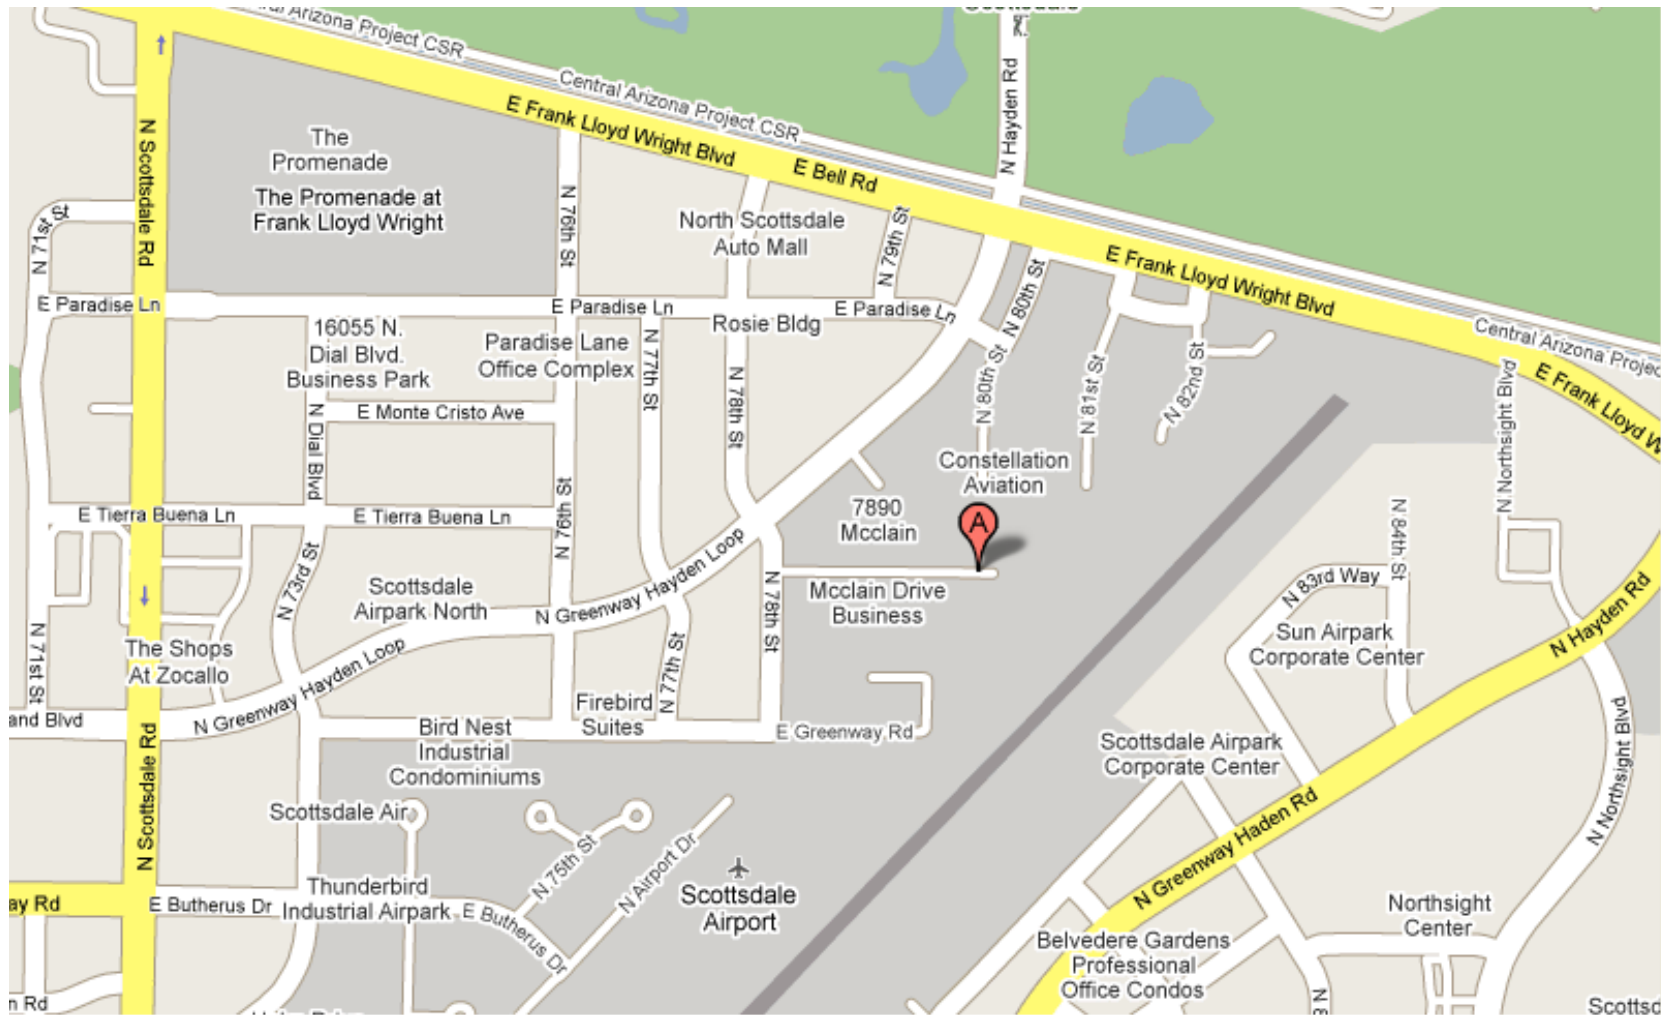

Turn left at Greenway-Hayden.

Proceed to 78th St., then turn left (South) on 78th St.

Proceed one "short" block to McClain Dr. and turn left (East).

Proceed to the cul-de-sac where the street ends.

Turn left (North) into the parking lot.

EAM offices are located on the East side of the entry to the parking lot, Suite #135.

From Route 51 Northbound:

Take the Greenway Rd. exit, and proceed East on Greenway to Scottsdale Road (about 6 miles).

Turn left (North) and go one block.

Turn right on Greenway-Hayden and proceed to 78th Street.

Turn right (South) on 78th St.

Proceed one "short" block to McClain Dr. then turn left (East).

Proceed to the cul-de-sac where the street ends.

Turn left (North) into the parking lot.

EAM offices are located on the East side of the entry to the parking lot, Suite #135.

(Map on Page 2...)

EAM Corporate Offices/Hangar Facility

8014 E. McClain Drive, #135