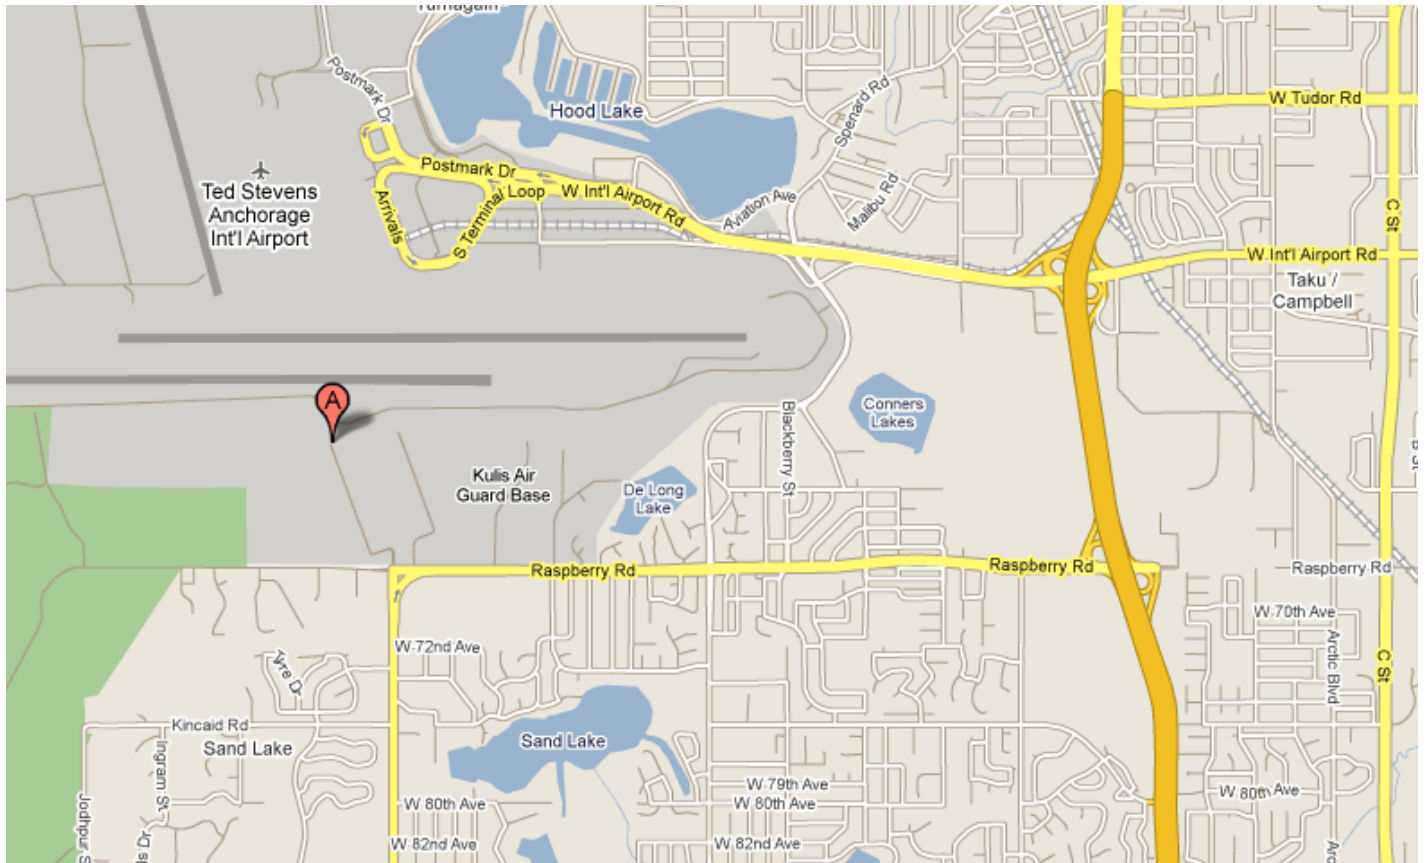

Map to Executive Aircraft Maintenance (EAM) Anchorage Engine Shop

EAM Anchorage Engine Shop
6121 S. Airpark Place
Anchorage, AK 99502
Tel: 907.248.8007