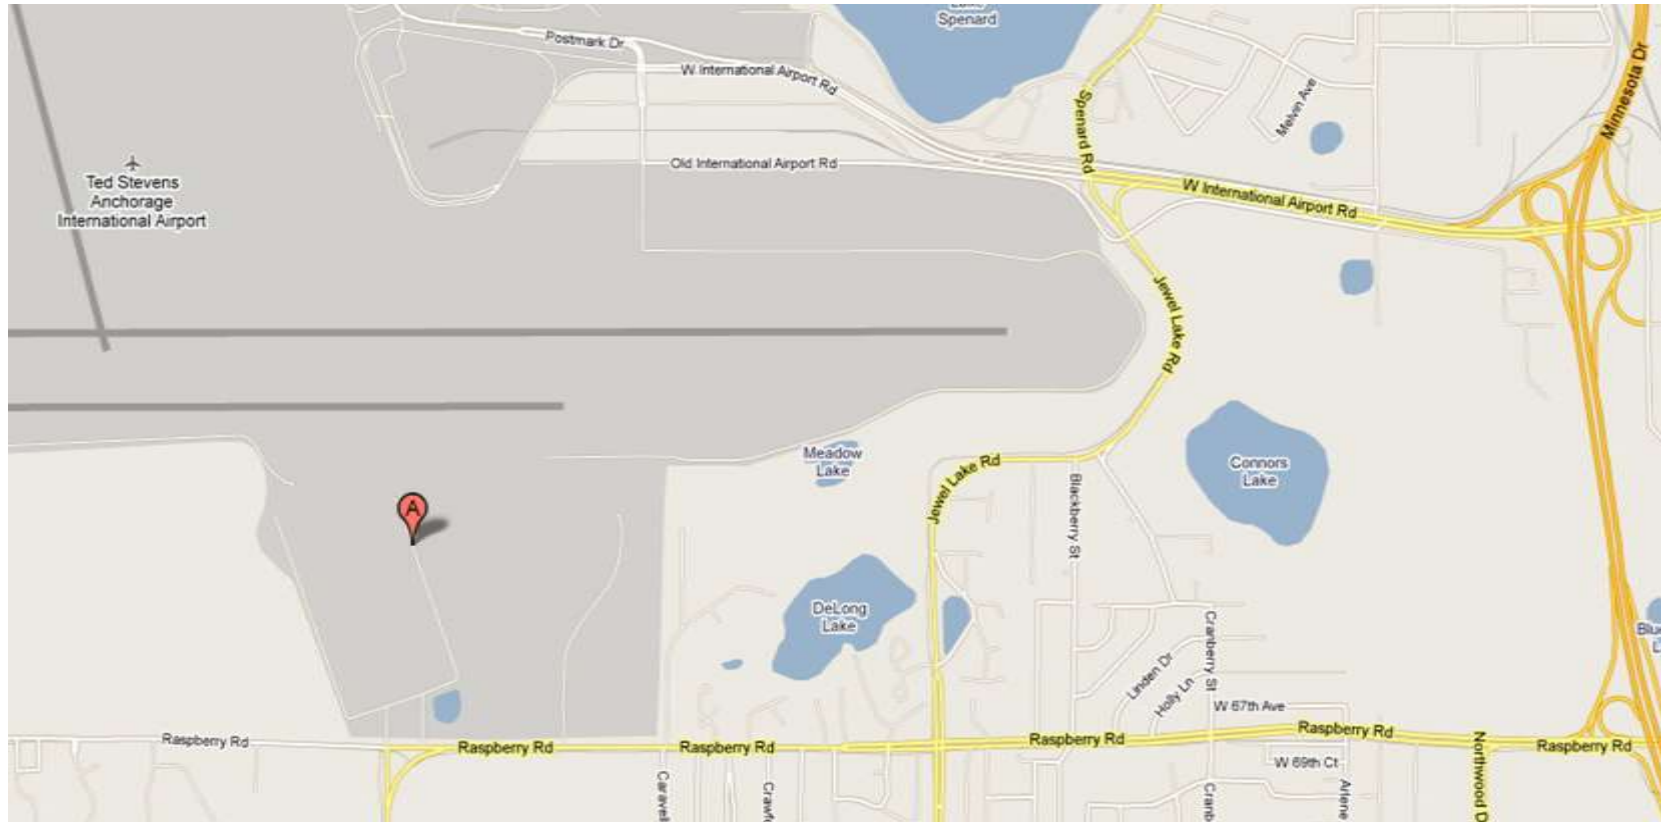

## Map to Executive Aircraft Maintenance (EAM) Anchorage Engine Shop

 **EAM Anchorage Engine Shop**  
6160 Carl Brady Drive  
Anchorage, AK 99502  
Cell: 907.350.6097  
Tel: 907.248.8007